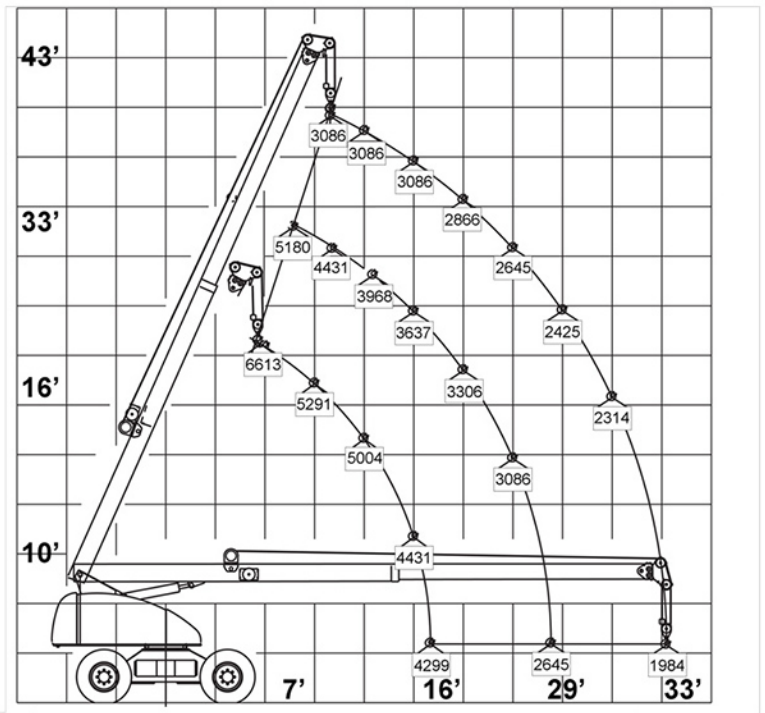

Haulotte Easy Crane GH 12-30

STANDARD EQUIPMENT

- Four Wheel Drive
- Maximum Inclination: 5°
- Wireless Control System
- Battery 12V - 95Ah
- 360° rotation with load
- Single Operator design

OPTIONS & ACCESSORIES

- Material Forks
- Hook

The Lifting Professionals

410 Stevenson Dr • Bolingbrook, IL 60440
630-972-9199
16675 Van Dam • South Holland, IL 60473
219-972-9199
stevensoncrane.com