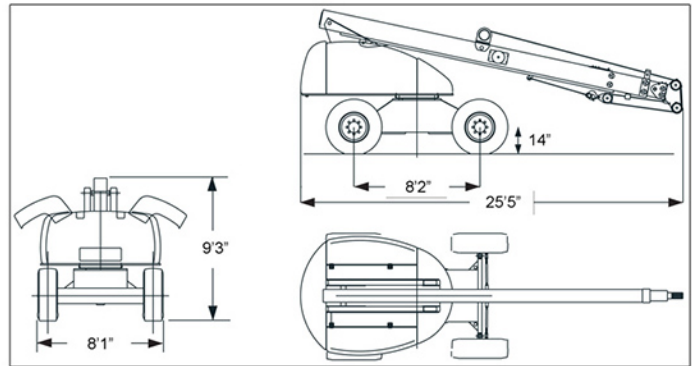

Haulotte Easy Crane GH 12-30

STANDARD EQUIPMENT

- Four Wheel Drive
- Maximum Inclination: 5°
- Wireless Control System
- Battery 12V - 95Ah
- 360° rotation with load
- Single Operator design

OPTIONS & ACCESSORIES

- Material Forks
- Hook

The Lifting Professionals

410 Stevenson Dr • Bolingbrook, IL 60440
630-972-9199
16675 Van Dam • South Holland, IL 60473
219-972-9199
stevensoncrane.com